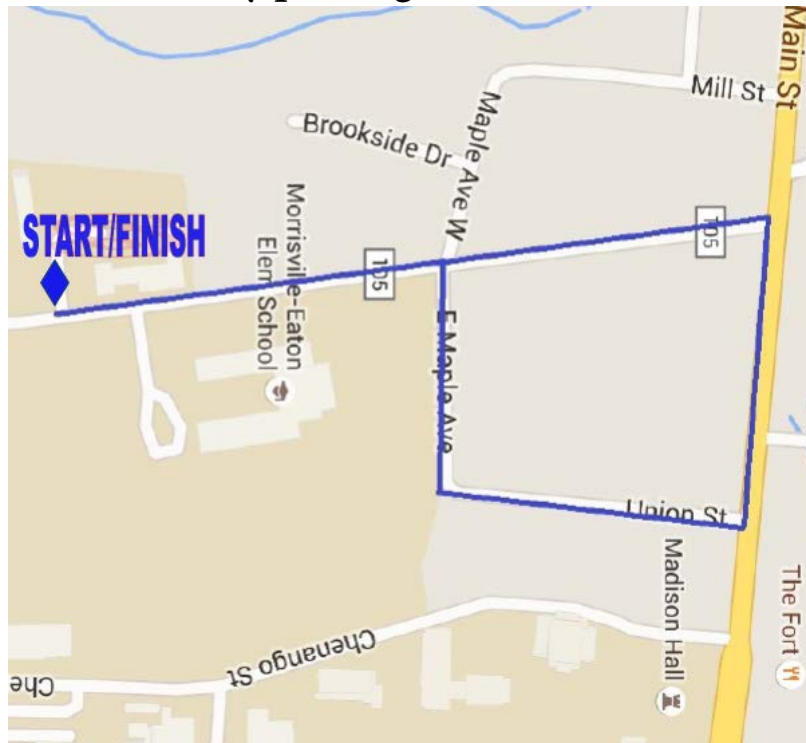

# Morrisville Town Route

Features of this route: nearby parking, accessible sidewalks, and crosswalks

**Begin at 100 Eaton Street at Cornell Cooperative Extension**

- 1. Head South on Eaton Street towards Maple Avenue.**
- 2. Turn right onto East Maple Avenue.**
- 3. Turn left onto Union Street.**
- 4. Turn left onto North Main Street/US Route 20.**
- 5. Turn left back onto Eaton Street and head back towards starting point**  
**Arrive back at Cornell Cooperative Extension**

**Total 1.0 mile - about 20 minutes**

## KEEP UP THE GOOD WALK!