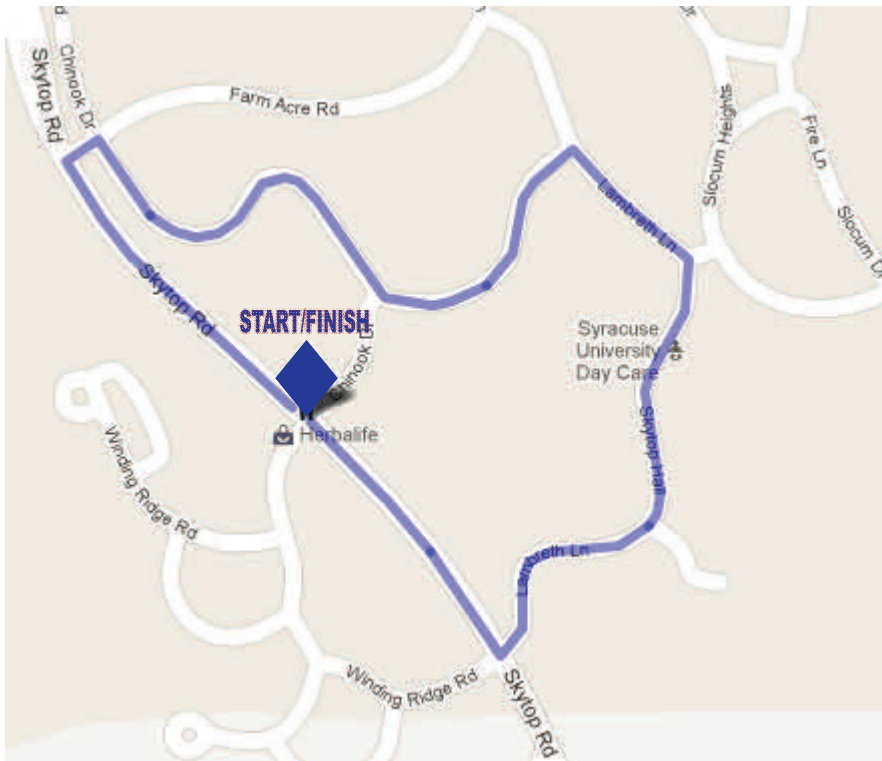

# SU South Campus Loop

## Starting from Skytop Rd

- 1 Head southeast on Skytop Rd toward Winding Ridge Rd
  - 2 Turn left onto Lambreth Ln
  - 3 Turn left onto Lambreth Ln/Skytop Hall
  - 4 Turn left onto Chinook Dr
  - 5 Turn left onto Farm Acre Rd
  - 6 Turn left onto Skytop Rd
- Arriving at Skytop Rd

Total: 1.1 mi - about 23 mins

# KEEP UP THE GOOD WALK