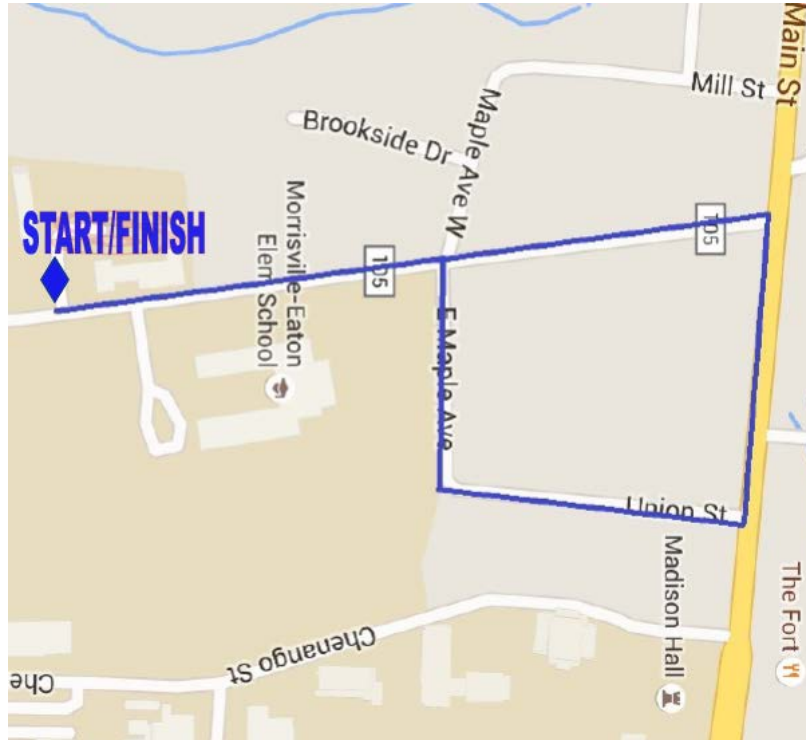

Morrisville Town Route

Features of this route: nearby parking, accessible sidewalks, and crosswalks

Begin at 100 Eaton Street at Cornell Cooperative Extension

- 1. Head South on Eaton Street towards Maple Avenue.**
- 2. Turn right onto East Maple Avenue.**
- 3. Turn left onto Union Street.**
- 4. Turn left onto North Main Street/US Route 20.**
- 5. Turn left back onto Eaton Street and head back towards starting point**
Arrive back at Cornell Cooperative Extension

Total 1.0 mile - about 20 minutes

KEEP UP THE GOOD WALK!