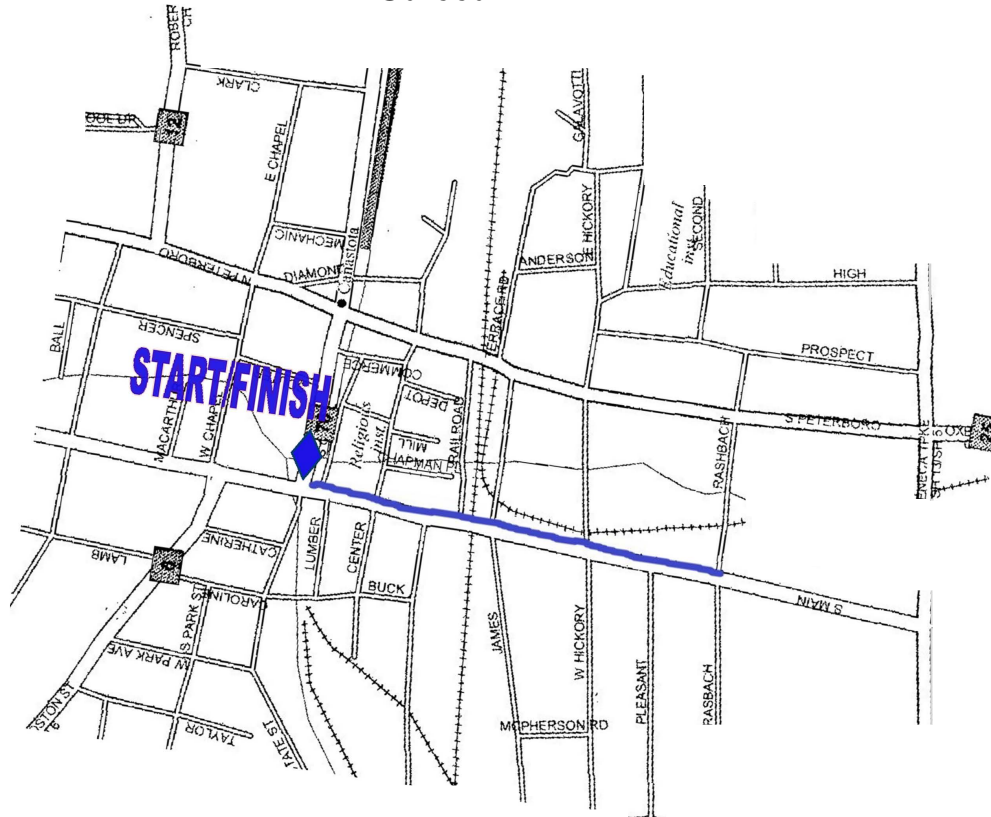

Canastota Town Route

Features of this route: nearby parking on Canal Street,
accessible sidewalks, restaurants and shops nearby on Canal
Street

Begin at the intersection of Canal Street and North Main Street

1. Head South towards Rasbach Street.
2. Turn around when you reach the intersection of Rasbach Street and South Main Street.
3. Head North back to the intersection of Canal and North Main Street

Total 1.0 mile - about 20 minutes