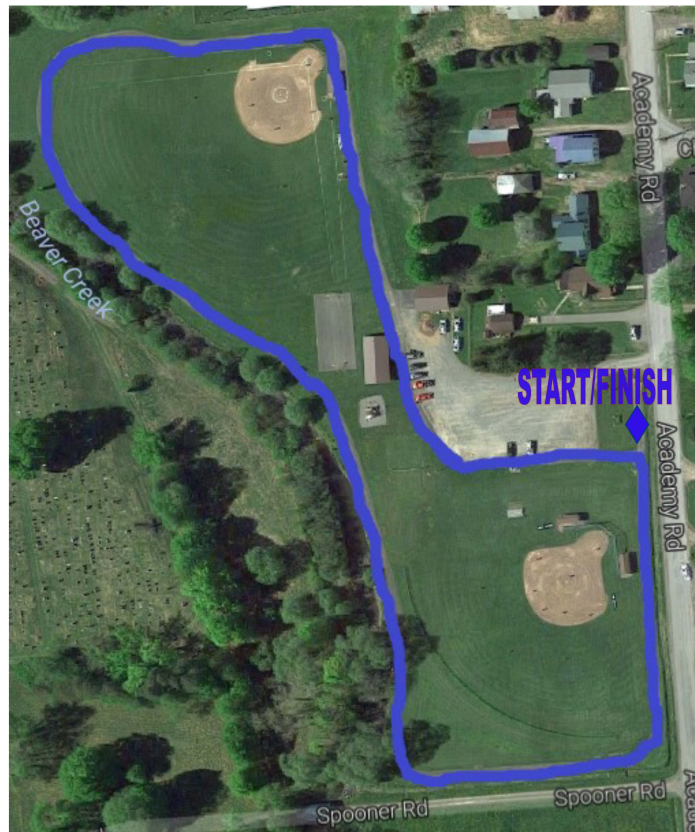

Brookfield Town Route

Features of this route: nearby parking, flat and accessible walking route

1. Start at the entrance to Brookfield Town Park (Along Academy Road in Brookfield, NY)
2. Walk around the loop twice.

Total 1.0 mile - about 20 minutes

www.mcruralhealthcouncil.org

Healthy Monday
healthymonday.syr.edu

 Madison County
Rural Health Council

KEEP UP THE GOOD WALK!