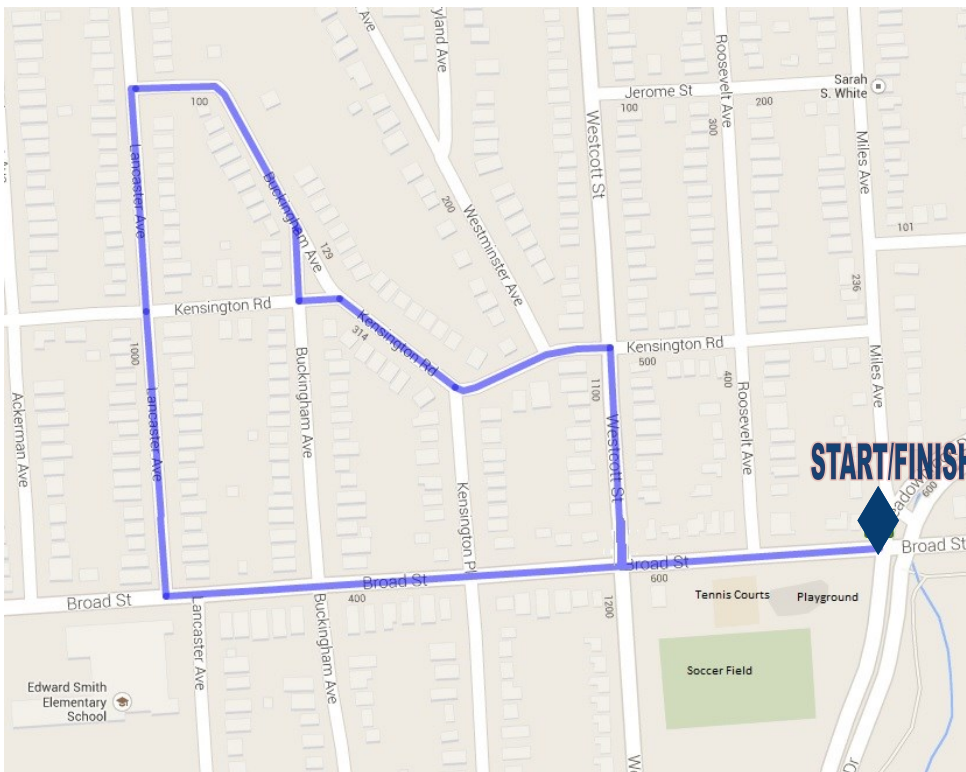

Barry Park Route

1. Begin near the intersection of Meadowbrook Drive and Broad St (near the parking lot).
2. Head west on Broad St past the soccer field and tennis courts
3. Turn right on Lancaster Ave.
4. Turn right on Buckingham Ave.
5. Curve right to stay on Buckingham Ave.
6. Turn left to Kensington Rd.
7. Curve left to stay on Kensington Road.
8. Turn right on Westcott St.
9. Finish near the intersection of Westcott St. and Broad St.